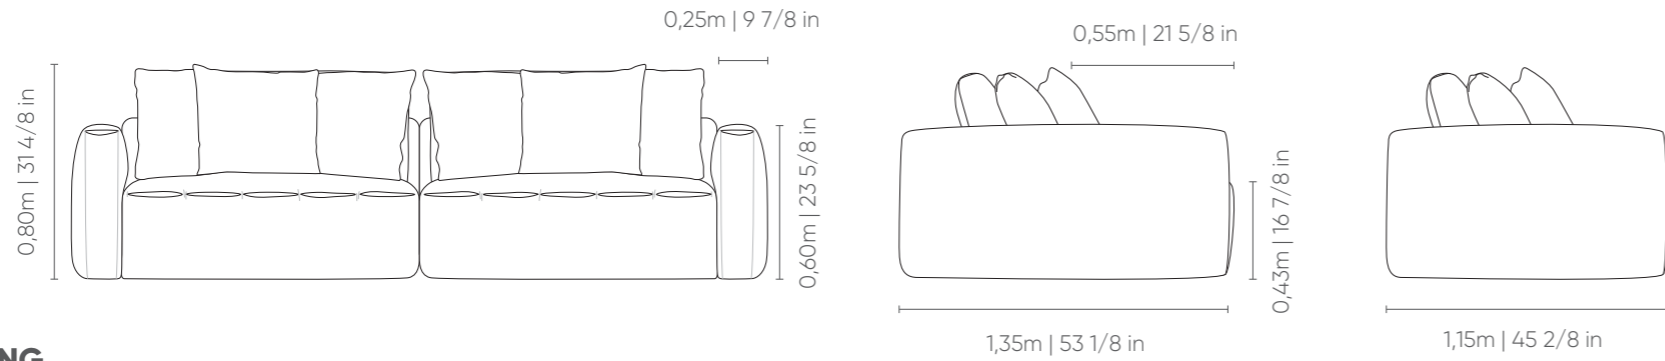

LONG

1B1 1 arm 1 seat 1 brazo 1 asiento	ASS seat asiento	ENC backrest respaldo	DEC decorative decorativo
1,05m | 41 3/8in x 1,35m | 53 1/8in	1	1	3
1,25m | 49 2/8in x 1,35m | 53 1/8in	1	1	3
1,45m | 57 1/8in x 1,35m | 53 1/8in	1	1	3
1,65m | 65in x 1,35m | 53 1/8in	1	2	5
1,85m | 72 7/8in x 1,35m | 53 1/8in	1	2	5
2,05m | 80 6/8in x 1,35m | 53 1/8in	1	2	5

SB1 no arm 1 seat sin brazo 1 asiento	ASS seat asiento	ENC backrest respaldo	DEC decorative decorativo
0,80m | 31 4/8in x 1,35m | 53 1/8in	1	1	3
1,00m | 39 3/8in x 1,35m | 53 1/8in	1	1	3
1,20m | 47 2/8in x 1,35m | 53 1/8in	1	1	3
1,40m | 55 1/8in x 1,35m | 53 1/8in	1	1	5
1,60m | 63in x 1,35m | 53 1/8in	1	1	5
1,80m | 70 7/8in x 1,35m | 53 1/8in	1	1	5

CTO corner esquina	ASS seat asiento	ENC backrest respaldo	DEC decorative decorativo
1,35m | 53 1/8in x 1,35m | 53 1/8in	1	2	3

CH SB chaise no arm chaise sin brazo	ASS seat asiento	ENC backrest respaldo	DEC decorative decorativo
0,80m | 31 4/8in x 1,75m | 68 7/8in	1	1	3
1,00m | 39 3/8in x 1,75m | 68 7/8in	1	1	3
1,20m | 47 2/8in x 1,75m | 68 7/8in	1	1	3
1,40m | 55 1/8in x 1,75m | 68 7/8in	1	1	5
1,60m | 63in x 1,75m | 68 7/8in	1	1	5
1,80m | 70 7/8in x 1,75m | 68 7/8in	1	1	5

CH 1B ATF chaise 1 arm until the end chaise 1 brazo hasta el final	ASS seat asiento	ENC backrest respaldo	DEC decorative decorativo
1,05m | 41 3/8in x 1,75m | 68 7/8in	1	1	3
1,25m | 49 2/8in x 1,75m | 68 7/8in	1	1	3
1,45m | 57 1/8in x 1,75m | 68 7/8in	1	1	3
1,65m | 65in x 1,75m | 68 7/8in	1	2	5
1,85m | 72 7/8in x 1,75m | 68 7/8in	1	2	5
2,05m | 80 6/8in x 1,75m | 68 7/8in	1	2	5

SB BI no arm chaise long sin brazo chaise long	ASS seat asiento	ENC backrest respaldo	DEC decorative decorativo
1,40m | 55 1/8in x 1,35m | 53 1/8in	1	1	3
1,60m | 63in x 1,35m | 53 1/8in	1	1	3
1,80m | 70 7/8in x 1,35m | 53 1/8in	1	1	3
2,00m | 78 6/8in x 1,35m | 53 1/8in	1	1	5
2,20m | 86 5/8in x 1,35m | 53 1/8in	1	1	5
2,40m | 94 4/8in x 1,35m | 53 1/8in	1	1	5

CEV chaise long backrest turning chaise long respaldo giratorio	ASS seat asiento	ENC backrest respaldo	DEC decorative decorativo
1,35m | 53 1/8in x 1,85m | 72 7/8in	1	3	5
1,35m | 53 1/8in x 2,05m | 80 6/8in	1	3	5
1,35m | 53 1/8in x 2,25m | 88 5/8in	1	3	5
1,35m | 53 1/8in x 2,45m | 96 4/8in	1	3	6
1,35m | 53 1/8in x 2,65m | 104 3/8in	1	3	6
1,35m | 53 1/8in x 2,85m | 112 2/8in	1	3	6