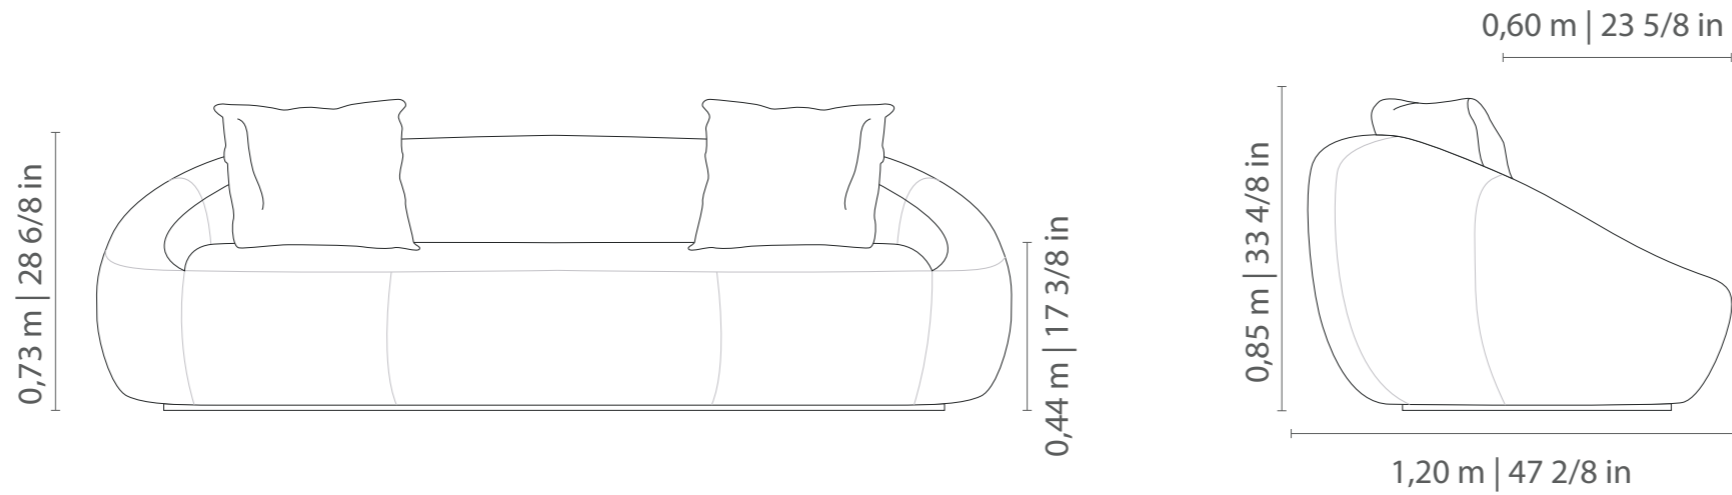

2B1 1AS 2 arms 1 seat 2 brazos 1 asiento	ASS seat asiento	DEC decorative decorativo
2,40 m x 1,20 m 94 4/8 in x 47 2/8 in	1	2
2,60 m x 1,20 m 102 3/8 in x 47 2/8 in	1	2
2,80 m x 1,20 m 110 2/8 in x 47 2/8 in	1	2
3,00 m x 1,20 m 118 1/8 in x 47 2/8 in	1	2
3,20 m x 1,20 m 126 in x 47 2/8 in	1	2