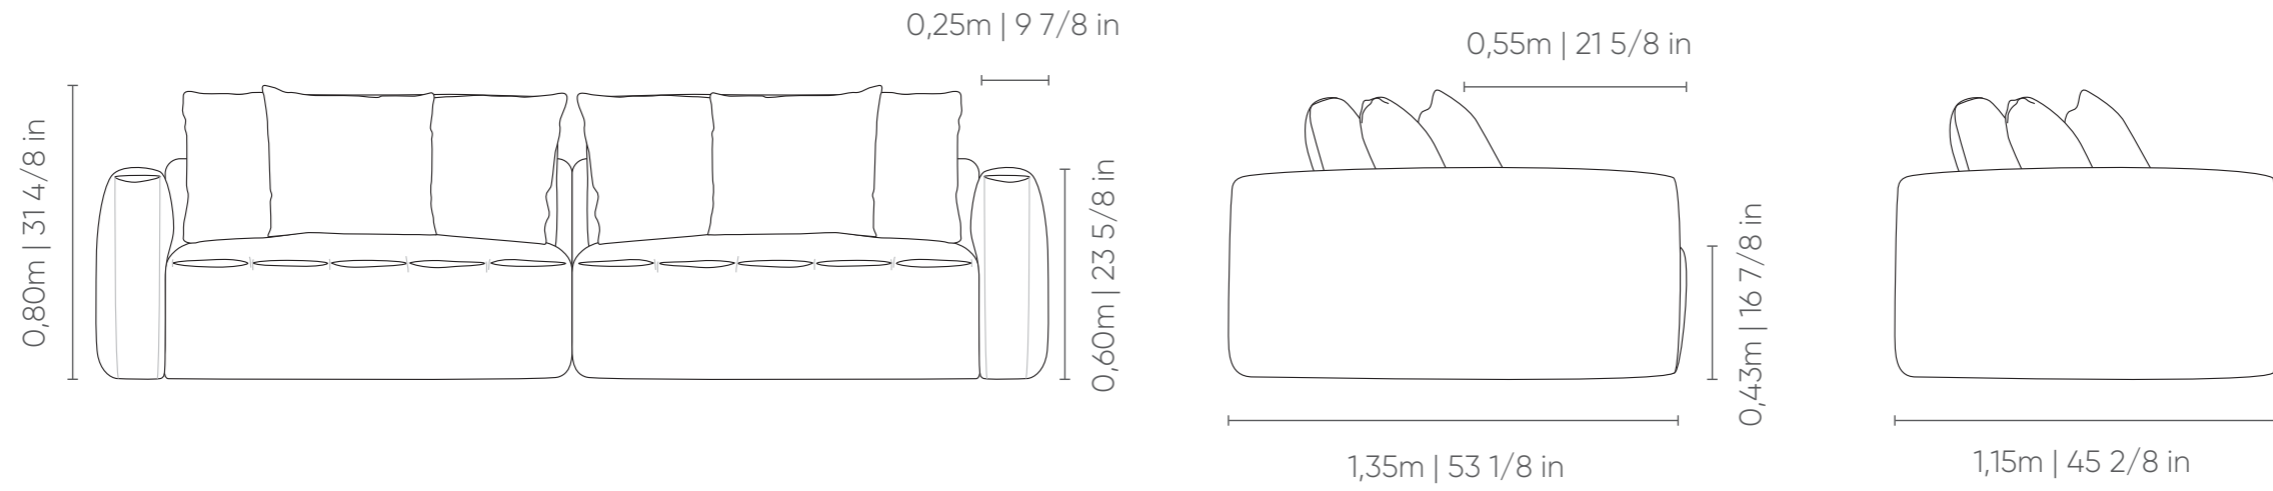

LONG

- 0,80m | 31 4/8in x 1,35m | 53 1/8in
- 1,00m | 39 3/8in x 1,35m | 53 1/8in
- 1,20m | 47 2/8in x 1,35m | 53 1/8in
- 1,40m | 55 1/8in x 1,35m | 53 1/8in
- 1,60m | 63in x 1,35m | 53 1/8in
- 1,80m | 70 7/8in x 1,35m | 53 1/8in

- 0,80m | 31 4/8in x 1,35m | 53 1/8in
- 1,00m | 39 3/8in x 1,35m | 53 1/8in
- 1,20m | 47 2/8in x 1,35m | 53 1/8in
- 1,40m | 55 1/8in x 1,35m | 53 1/8in
- 1,60m | 63in x 1,35m | 53 1/8in
- 1,80m | 70 7/8in x 1,35m | 53 1/8in

- 1,35m | 53 1/8in x 1,35m | 53 1/8in