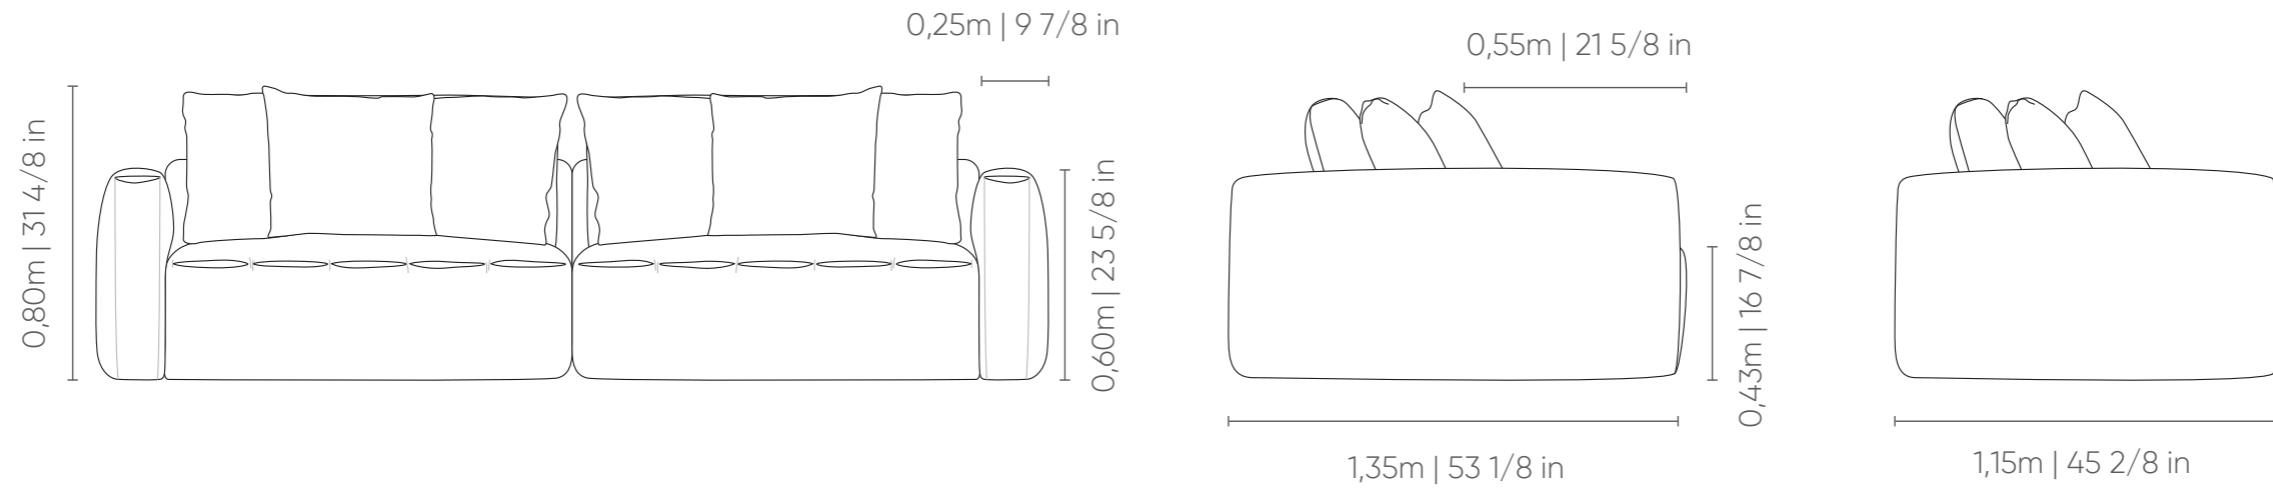

LONG

- 0,80m | 31 4/8in x 1,35m | 53 1/8in
- 1,00m | 39 3/8in x 1,35m | 53 1/8in
- 1,20m | 47 2/8in x 1,35m | 53 1/8in
- 1,40m | 55 1/8in x 1,35m | 53 1/8in
- 1,60m | 63in x 1,35m | 53 1/8in
- 1,80m | 70 7/8in x 1,35m | 53 1/8in

- 0,80m | 31 4/8in x 1,35m | 53 1/8in
- 1,00m | 39 3/8in x 1,35m | 53 1/8in
- 1,20m | 47 2/8in x 1,35m | 53 1/8in
- 1,40m | 55 1/8in x 1,35m | 53 1/8in
- 1,60m | 63in x 1,35m | 53 1/8in
- 1,80m | 70 7/8in x 1,35m | 53 1/8in

- 1,35m | 53 1/8in x 1,35m | 53 1/8in