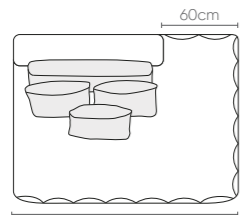

SB BI no arm chaise long sin brazo chaise long	ASS seat asiento	ENC backrest respaldo	DEC decorative decorativo
1,40m | 55 1/8in x 1,35m | 53 1/8in	1	1	3
1,60m | 63in x 1,35m | 53 1/8in	1	1	3
1,80m | 70 7/8in x 1,35m | 53 1/8in	1	1	3
2,00m | 78 6/8in x 1,35m | 53 1/8in	1	1	5
2,20m | 86 5/8in x 1,35m | 53 1/8in	1	1	5
2,40m | 94 4/8in x 1,35m | 53 1/8in	1	1	5