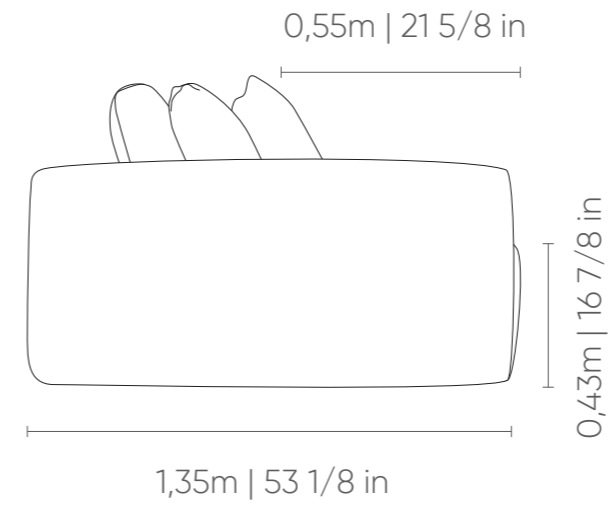

LARGO

- 0,80m | 31 4/8in x 1,35m | 53 1/8in
- 1,00m | 39 3/8in x 1,35m | 53 1/8in
- 1,20m | 47 2/8in x 1,35m | 53 1/8in
- 1,40m | 55 1/8in x 1,35m | 53 1/8in
- 1,60m | 63in x 1,35m | 53 1/8in
- 1,80m | 70 7/8in x 1,35m | 53 1/8in

- 0,80m | 31 4/8in x 1,35m | 53 1/8in
- 1,00m | 39 3/8in x 1,35m | 53 1/8in
- 1,20m | 47 2/8in x 1,35m | 53 1/8in
- 1,40m | 55 1/8in x 1,35m | 53 1/8in
- 1,60m | 63in x 1,35m | 53 1/8in
- 1,80m | 70 7/8in x 1,35m | 53 1/8in

- 1,35m | 53 1/8in x 1,35m | 53 1/8in